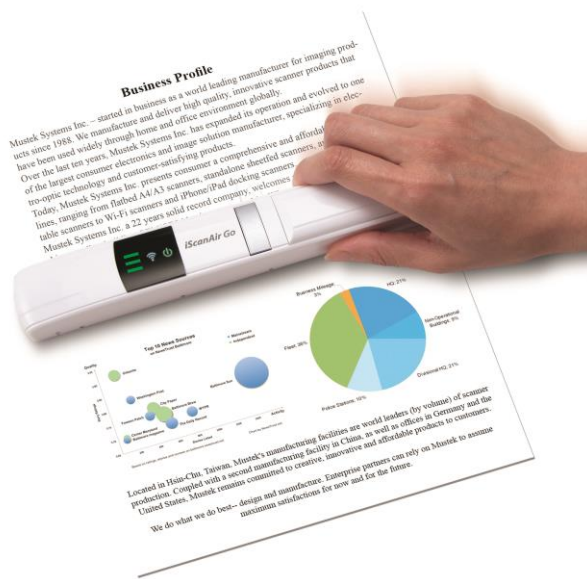

iScan Air Go (H410W), Portable Wireless Scanner

FEATURES

- Scan wireless to your smartphone, tablets and computers
- Full colour scanning up to standard paper size (A4/Legal) at 300dpi/600dpi
- Compatible with iOS®, Android™, Mac OS X®, Windows® 8 and Windows® Phone 8.
- Works with free "iScan Air Go" App available in the App stores
- Up to approximately 230 A4-size scans at Wi-Fi mode with fresh AAA Batteries (4)
- Supports both wireless scanning and standalone scanning. (WiFi and microSD™ mode)

SPECIFICATIONS

Product type	Colour hand-held scanner
Scan technology	A4 CIS (Contact Image Sensor)
File format	JPEG / PDF (for MacOS and Windows 8 PC only)
Maximum document size (Length-Width)	356 mm - 216 mm
Resolution	SQ (300 dpi) / HQ (600dpi)
Scan Speed (MicroSD mode)	4 secs per page A4 colour at SQ mode 12 secs per page A4 colour at HQ mode
Memory Card slot	microSD / microSDHC max 32 Gb
Storage mode (by storage switch)	Scan via WiFi to device / scan to microSD card
Scan capacity (with new alkaline batteries)	Approx. 400 pages, at microSD mode Approx. 230 pages,at SQ & WiFi model
Button	Power on/off
I/O Interface	USB mini-B for PC link (Mass Storang
Power Source	AAA Battery 4 pieces
App	Name iScanAir Go
Auto power off	Automatically power off when not used for 5 minutes
Weight	Approx. 153 g, without batteries
Dimensions	Approx. 258 x 31 x 33 mm (W x H x D)
Systems requirements	iOS 5.0 or later, Android 2.3.3 or later, Mac OS X 10.7 or later Windows 8, Windows 8 Pro, Windows RT and Windows Pohne 8.
WIFI Module	Protocols Access point Freq. band Security Support 802.11 g/n compliant support soft AP 2.4-2.472 GHz WPA2
Accessories	USB cable, Calibration paper, Cleaning cloth, Carry Sack, Getting started guide, AAA Batteries 4x