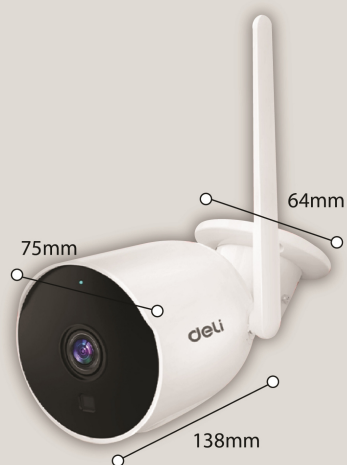

deli

SECURITY CAMERA

ES106

MODEL	Security Camera ES106
Image Sensor	1/2.9" Sony CMOS sensor
Lens	3.6mm fixed lens
Resolution	1080p (1920x1080)
Night Vision	Up to 30 meters with infrared LEDs
Motion Detection	Yes
Weatherproof Rating	IP66
Remote Viewing	Yes, via smartphone, tablet, or computer
Dimension	75mm x 64mm x 138mm
Weight	1.1 pounds